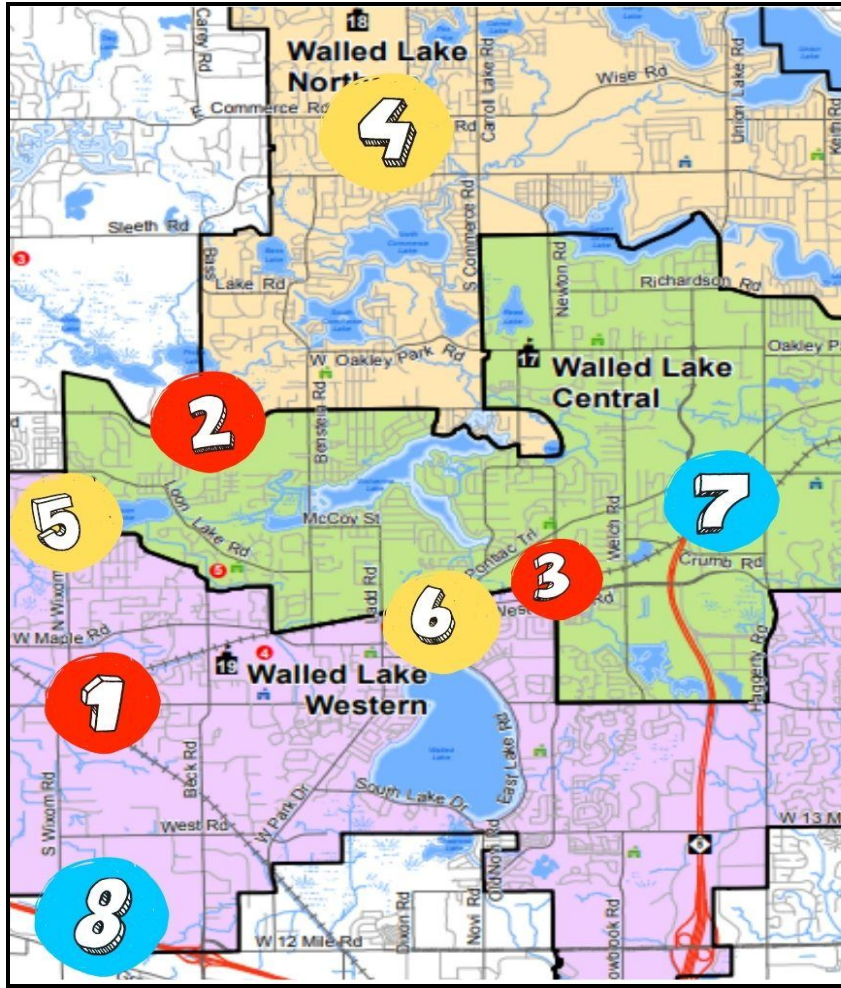

Prescription Drug Drop Off Locations

<i>Police Department</i>	<i>Location</i>	<i>Phone Number</i>	<i>Hours</i>
(1) Wixom Police Department	49045 Pontiac Trail, Wixom	(248)624-6114	24/7
(2) Oakland County Commerce Substation	2401 Glengary Rd, Commerce	(248)858-5000	8am-4pm
(3) Walled Lake Police	1499 E West Maple Rd # A, Walled Lake	(248)624-3111	8am-4pm

<i>Store</i>	<i>Location</i>	<i>Phone Number</i>	<i>Hours</i>
(4) CVS	1325 E Commerce Rd ,Commerce Township	248-360-5461	Pharmacy Hours
(5) CVS	1585 N Wixom Rd, Wixom	248-668-2261	Pharmacy Hours
(6) CVS	100 West Maple Rd., Walled Lake	248-624-4555	Pharmacy Hours
(7) Meijer	1703 Haggerty Rd, Commerce Township	248-926-3110	Pharmacy Hours
(8) Meijer	49900 Grand River Ave, Wixom	248-449-8510	Pharmacy Hours